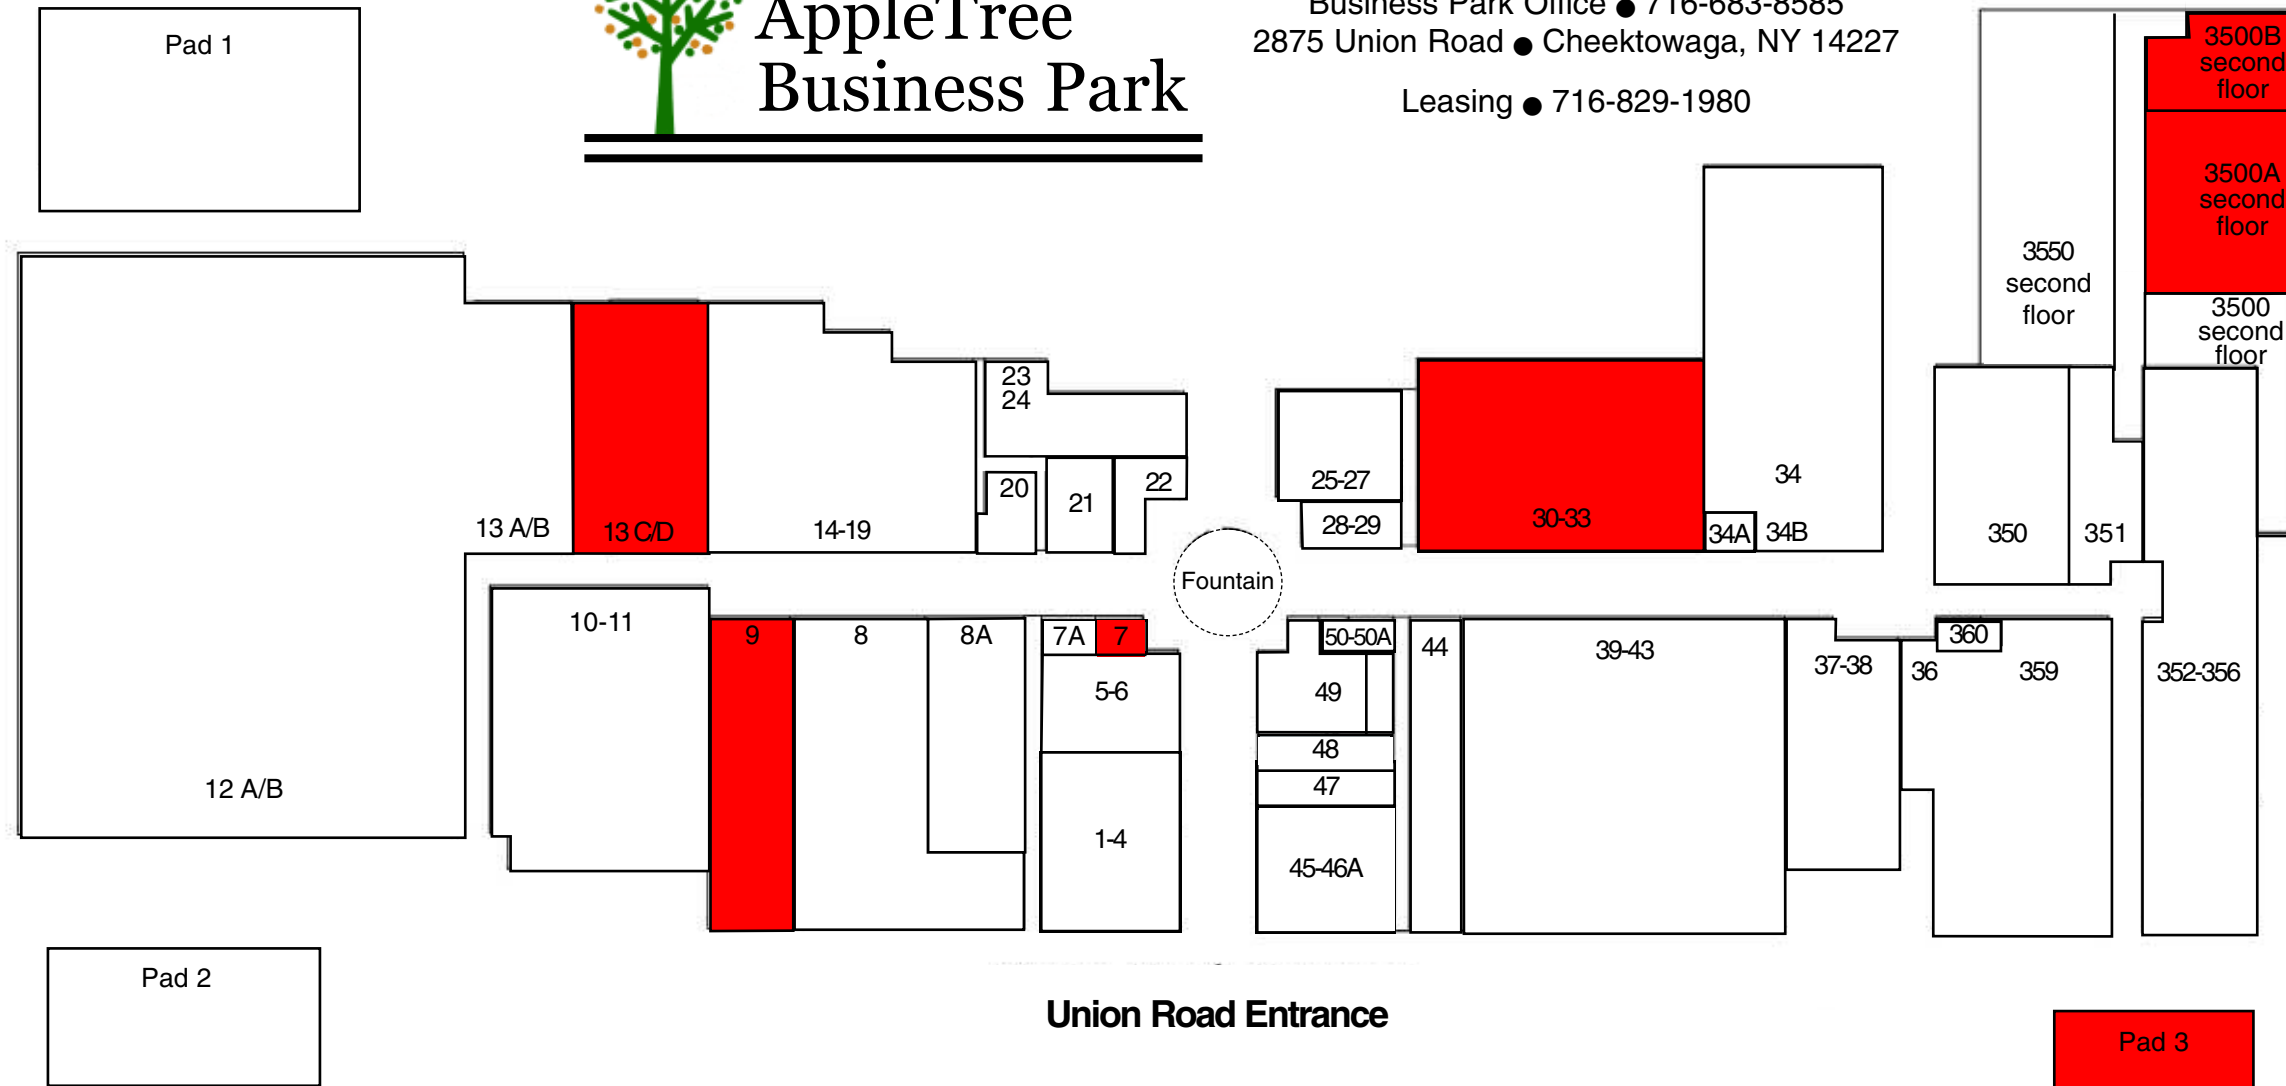

AmCap
INCORPORATED

www.amcap.com

**Space
Available**

Unit		Size
Pad 1	IRS	22,595
Pad 2	Key Bank	7,510
Pad 3	Available	3,000
1-4	Catholic Health System	7,040
5-6	Apple's Deli	4,067
7	Available	608
7A	Allstate Insurance	935
8	Healthcare Solutions	13,750
8A	Catholic Health System	6,875
9	Available	6,600

Unit		Size
30-33	Available	23,837
34-34B	Empire State College	21,384
34A	Telcov	172
350	Pulse Health & Fitness	7,782
351	Pulse Health & Fitness	3,805
352-356	AT&T Mobility	21,480
36/359	Time Warner	17,137
360	Security Office	261
37-38	Time Warner Cable	7,590
39-43	Time Warner Cable	28,479