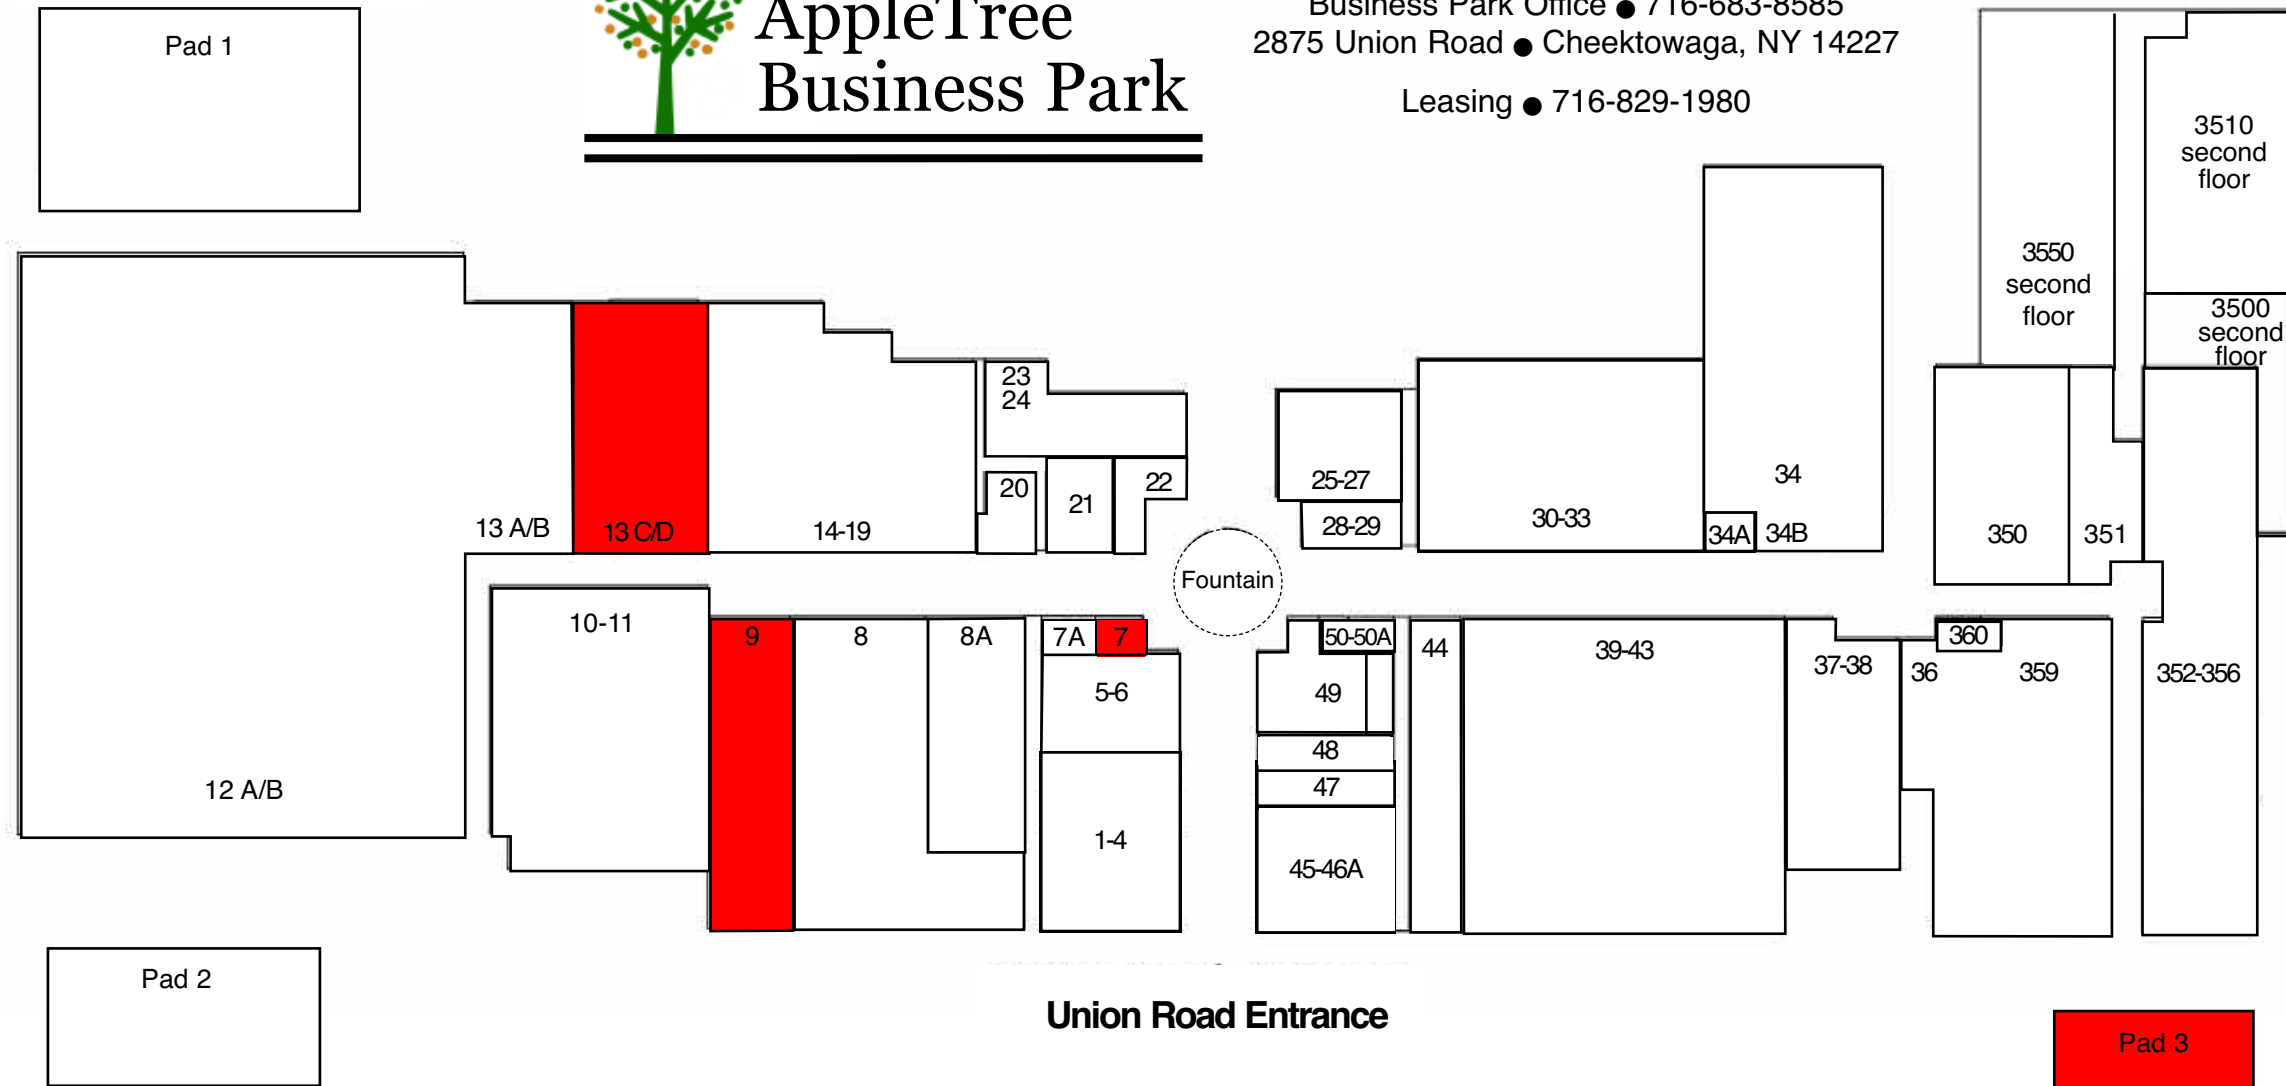

AmCap
INCORPORATED

www.amcap.com

Space Available

Unit		Size
Pad 1	IRS	22,595
Pad 2	Key Bank	7,510
Pad 3	Available	3,000
1-4	Catholic Health System	7,040
5-6	Apple's Deli	4,067
7	Available	608
7A	Allstate Insurance	935
8	Healthcare Solutions	13,750
8A	Catholic Health System	6,875
9	Available	6,600