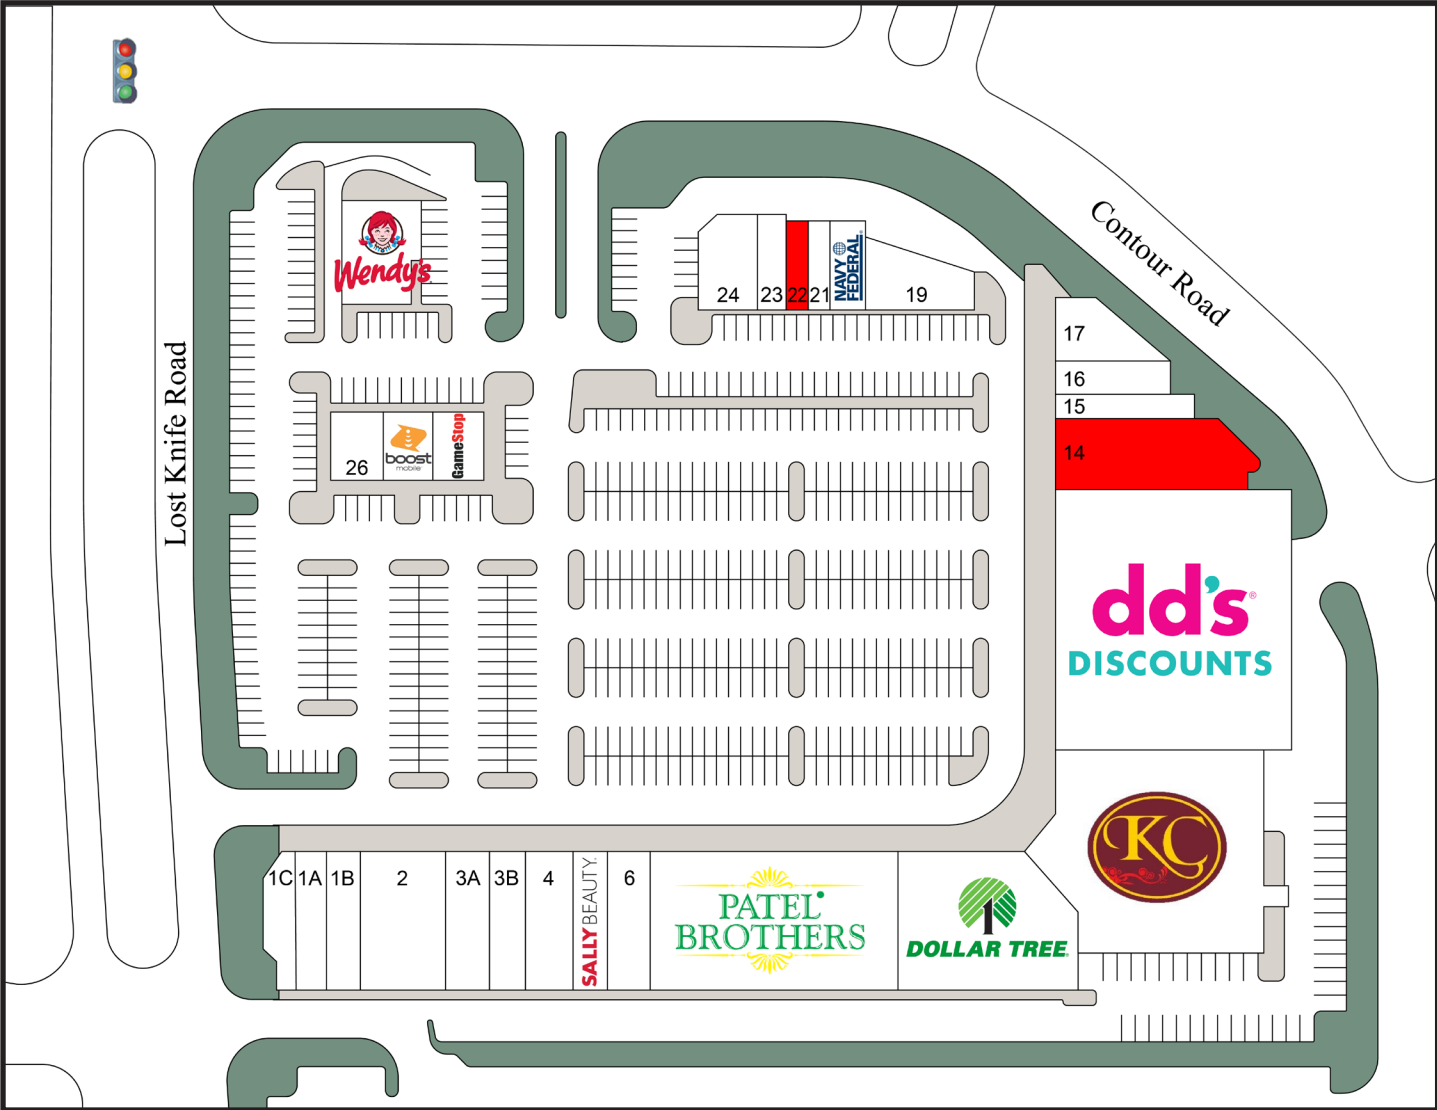

Montgomery Village Plaza

GAITHERSBURG, MD

09-23

| TENANT: | SUITE ID: | SF: | TENANT: | SUITE ID: | SF: | TENANT: | SUITE ID: | SF: |
|--------------------------------------|-----------|-------|----------------------------|-----------|--------------|---------------------------|-----------|------------|
| Pho & Grill | 1A | 2,060 | Patel Brothers | 7-10 | 13,115 | Navy Federal Credit Union | 20 | 1,044 |
| Crisp & Juicy | 1B | 2,197 | Dollar Tree | 11 | 9,708 | America's Best Wings | 21 | 873 |
| Little Caesars | 1C | 1,754 | KC Beauty Mart | 12 | 18,000 | AVAILABLE | 22 | 873 |
| Affordable Dentures | 2 | 4,895 | dd's Discounts | 13 | 24,978 | MVP Barber | 23 | 1,109 |
| America's Best Contacts & Eyeglasses | 3A | 2,863 | AVAILABLE | 14 | 6,089 | Dona Bessy Pupuseria | 24 | 2,727 |
| ATI Physical Therapy | 3B | 2,200 | Beautiful Nails | 15 | 1,451 | Wendy's | 25 | 2,798 |
| Montgomery Village Beer & Wine | 4 | 2,472 | Aurora's Hair Design | 16 | 1,492 | ViVi Bubble Tea | 26 | 1,007 |
| Sally Beauty | 5 | 1,980 | U Smile Dentistry | 17 | 1,827 | Boost Mobile | 27 | 1,513 |
| Chopathi India Kitchen | 6 | 2,500 | Micky's Chinese Restaurant | 19 | 2,150 | Gamestop | 28 | 1,280 |
| TOTAL SF: | | | | | | | | 116,355 |