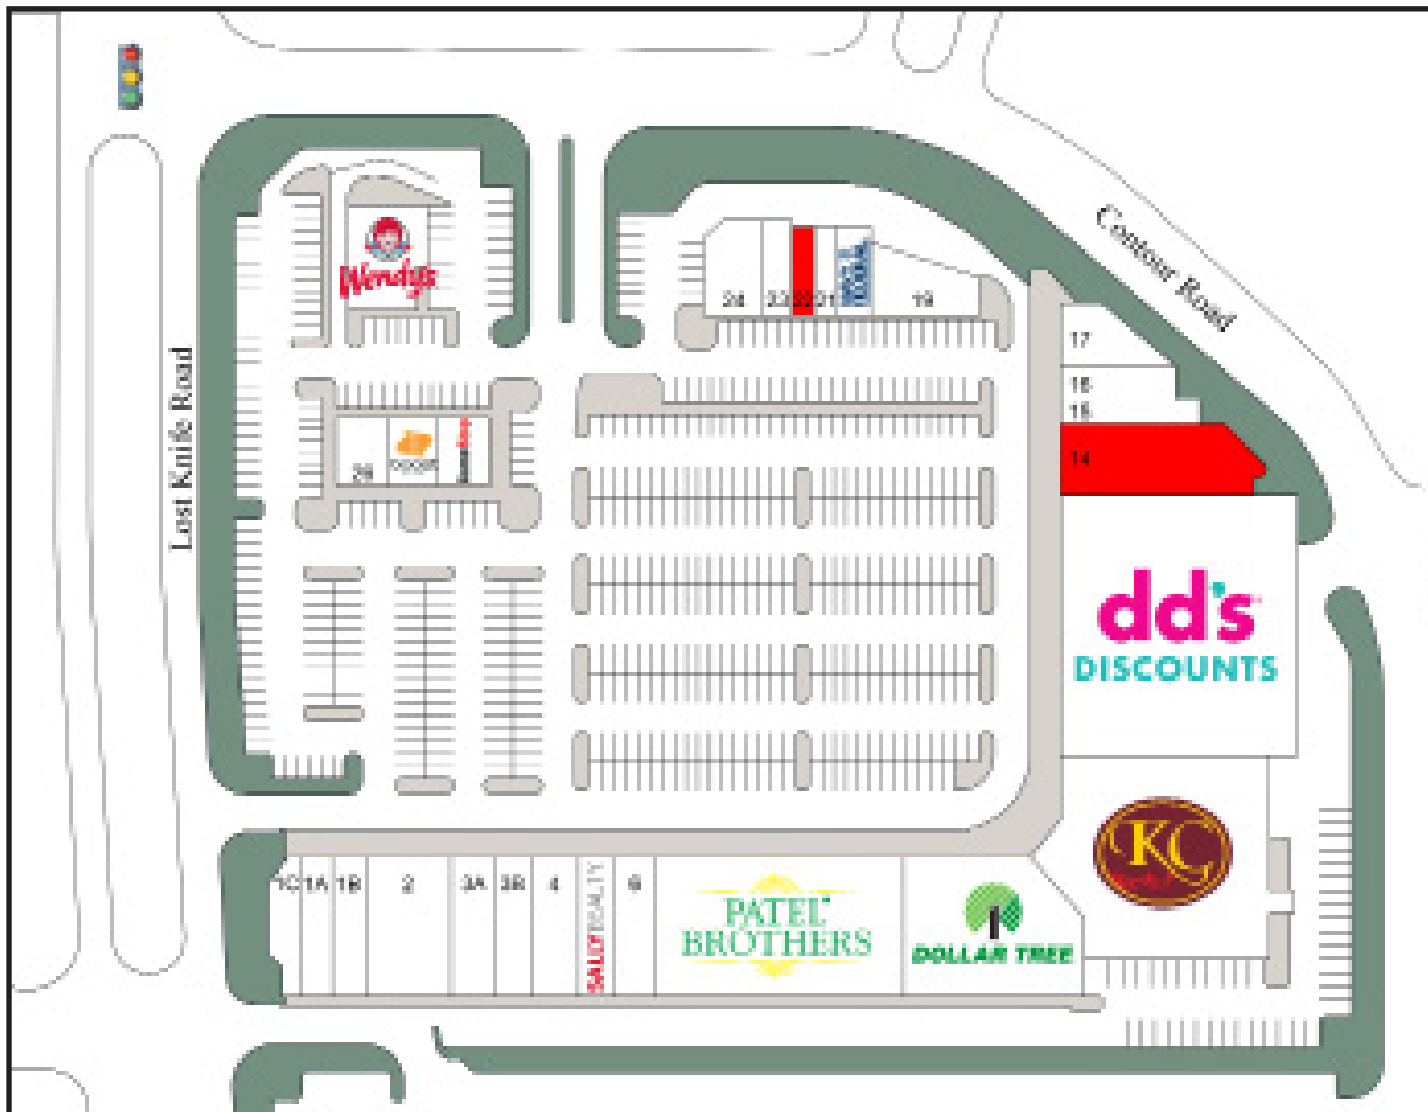

Montgomery Village Plaza

GAITHERSBURG, MD

03-24

TENANT:	SUITE ID:	SF:	TENANT:	SUITE ID:	SF:	TENANT:	SUITE ID:	SF:
Pho & Grill	1A	2,060	Patel Brothers	7-10	14,515	Navy Federal Credit Union	20	1,044
Crisp & Juicy	1B	2,197	Dollar Tree	11	9,708	America's Best Wings	21	873
Little Caesars	1C	1,754	KC Beauty Mart	12	18,000	AVAILABLE	22	873
Affordable Dentures	2	4,895	dd's Discounts	13	24,978	MVP Barber	23	1,109
America's Best Contacts & Eyeglasses	3A	2,863	AVAILABLE	14	6,089	Dona Bessy Pupuseria	24	2,727
ATI Physical Therapy	3B	2,200	Beautiful Nails	15	1,451	Wendy's	25	2,798
Montgomery Village Beer & Wine	4	2,472	Aurora's Hair Design	16	1,492	ViVi Bubble Tea	26	1,007
Sally Beauty	5	1,980	U Smile Dentistry	17	1,827	Boost Mobile	27	1,513
Chopathi India Kitchen	6	2,500	Micky's Chinese Restaurant	19	2,150	Gamestop	28	1,280
TOTAL SF:								116,355