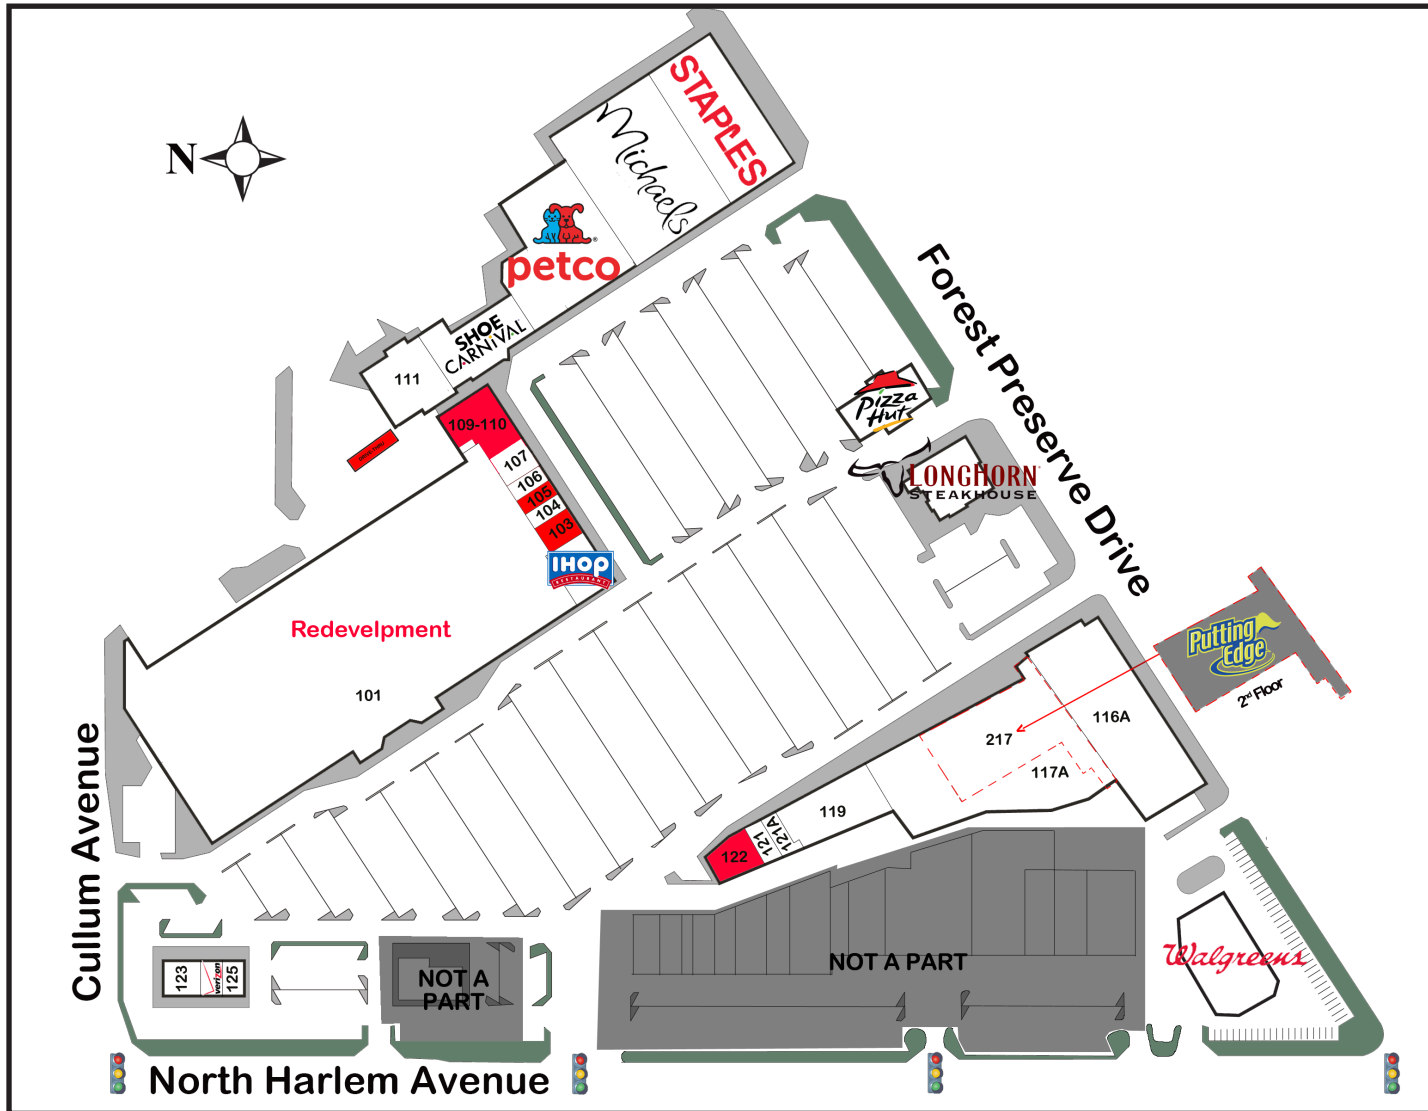

NORRIDGE COMMONS

NORRIDGE, IL

07-19

TENANT:	SUITE ID:	SF:	TENANT:	SUITE ID:	SF:	TENANT:	SUITE ID:	SF:	TENANT:	SUITE ID:	SF:
Redevelopment	101	115,982	AVAILABLE	109-110	4,980	Longhorn Steakhouse	115A	5,500	Vitamin Shoppe	123	3,563
IHOP	102	3,570	Drive-Thru AVAILABLE		2,523	AVAILABLE	116A	25,696	Verizon Wireless	124	2,125
AVAILABLE	103	1,715	Laser Quest	111	9,680	AVAILABLE	117A	23,935	Pearle Vision	125	2,393
Sports Clips	104	997	Shoe Carnival	112A	11,476	Super China Buffet	119	8,383	Walgreens	128	11,067
AVAILABLE	105	980	Petco	113	16,500	Happy Feet	121A	1,546	Pizza Hut	132	4,367
Norrige Tobacco	106	980	Michaels	114	30,112	Rainbow Nails	121	1,650	Putting Edge	217	16,160
The Honey Baked Ham Company	107	1,994	Staples	114A	20,355	AVAILABLE	122	3,750	TOTAL SF:		331,979