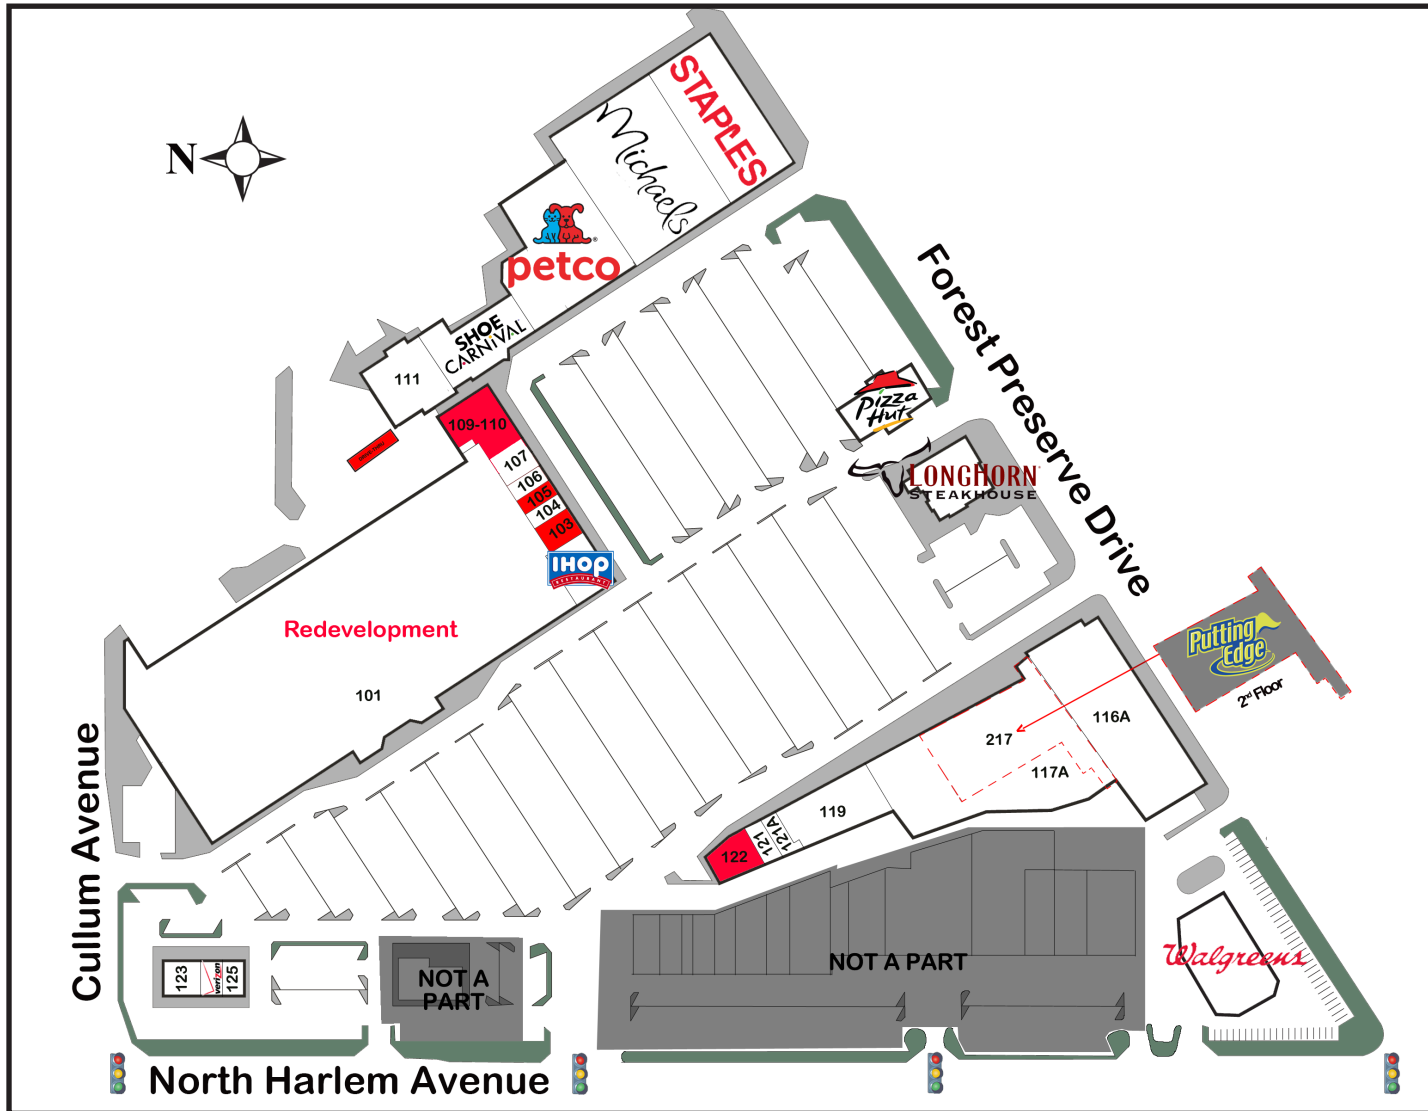

NORRIDGE COMMONS

NORRIDGE, IL

08-19

TENANT:	SUITE ID:	SF:	TENANT:	SUITE ID:	SF:	TENANT:	SUITE ID:	SF:	TENANT:	SUITE ID:	SF:
Redevelopment	101	115,982	AVAILABLE	109-110	4,980	Longhorn Steakhouse	115A	5,500	Vitamin Shoppe	123	3,563
IHOP	102	3,570	Drive-Thru AVAILABLE		2,523	AVAILABLE	116A	25,696	Verizon Wireless	124	2,125
AVAILABLE	103	1,715	Laser Quest	111	9,680	AVAILABLE	117A	23,935	Pearle Vision	125	2,393
Sports Clips	104	997	Shoe Carnival	112A	11,476	Super China Buffet	119	8,383	Walgreens	128	11,067
AVAILABLE	105	980	Petco	113	16,500	Happy Feet	121A	1,546	Pizza Hut	132	4,367
Norrige Tobacco	106	980	Michaels	114	30,112	Rainbow Nails	121	1,650	Putting Edge	217	16,160
The Honey Baked Ham Company	107	1,994	Staples	114A	20,355	AVAILABLE	122	3,750	TOTAL SF:		331,979