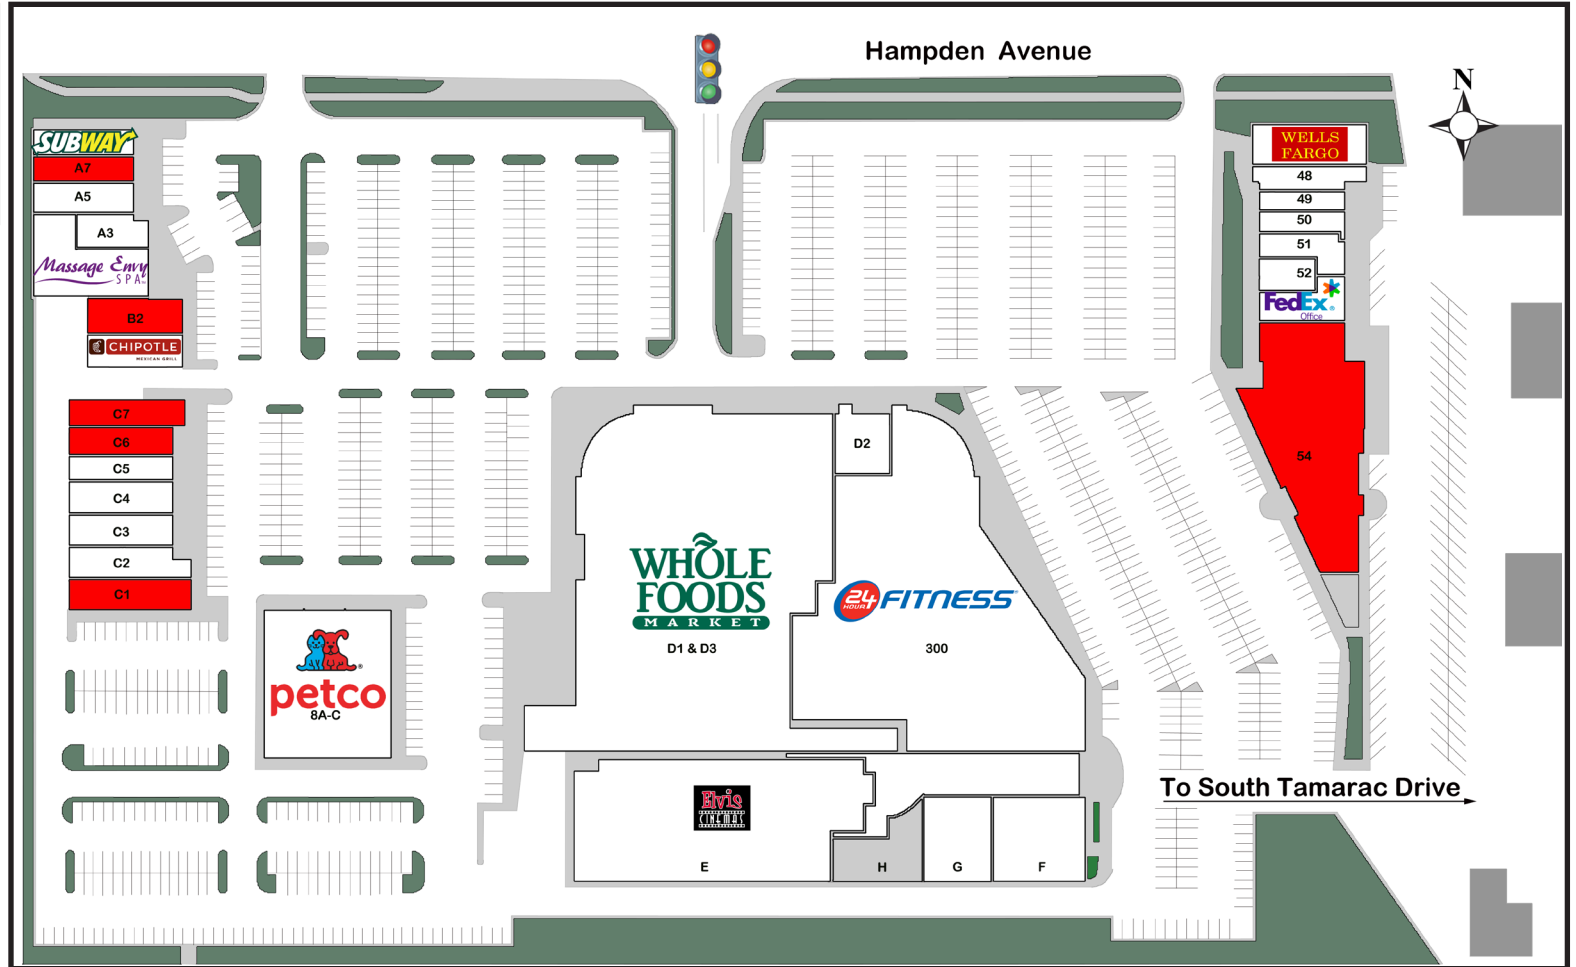

Tiffany Plaza

Hampden Avenue &
Tamarac Drive

Denver, Colorado

TENANT:	SUITE ID:	SF:	TENANT:	SUITE ID:	SF:	TENANT:	SUITE ID:	SF:	TENANT:	SUITE ID:	SF:
Whole Foods Market	D1&D3	58,900	AVAILABLE	C1	3,059	European Wax Center	A3	1,562	Great Clips	49	1,341
24 Hour Fitness	300	43,887	At The Beach	C2	2,469	Centre Salon & Spa	A5	2,100	H&R Block	50	1,457
Petco	8A-8C	12,538	Peak Physical Therapy and Wellness	C3	2,372	AVAILABLE	A7	2,255	International Optique	51	1,864
Mattress Firm	D2	2,669	Spark's Nails & Spa	C4	1,700	Subway	A8	1,415	The Urban Bird	52	1,036
Elvis Cinemas	E	21,475	Kim's Wig Botik	C5	1,344	Chipotle	B1	2,330	FedEx Office	53	1,778
Rocky Mountain Ballet Academy	F	7,415	AVAILABLE	C6	2,550	AVAILABLE	B2	2,194	AVAILABLE	54	14,942
Arthur Murray Dance Studio	G	4,300	AVAILABLE	C7	2,800	Wells Fargo Bank	47	3,700			
AVAILABLE	H	3,172	Massage Envy	A1-2	4,687	Pho 63	48	1,442			
									TOTAL:		214,753