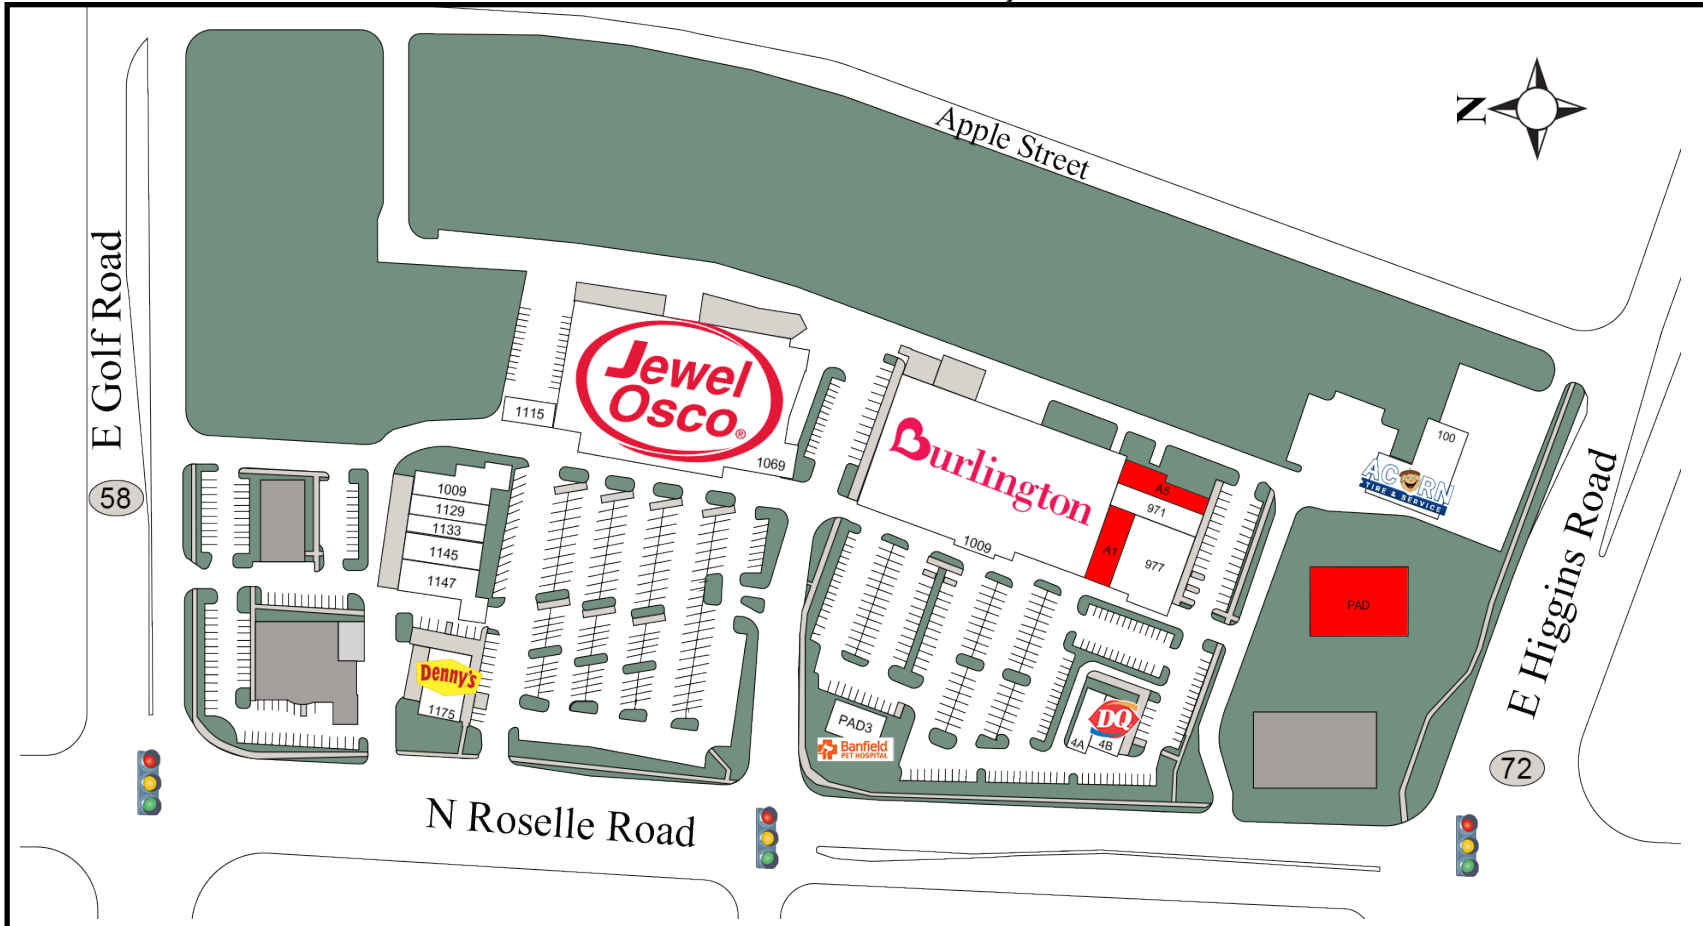

# Hoffman Plaza

Hoffman Estates, IL

TENANT:	SUITE ID:	SF:	TENANT:	SUITE ID:	SF:
VIP Cafe	971	1,420	Schaumburg Express Care	4B	1,870
Acorn Tire and Service	100	8,300	Salon Lofts	977	3,926
Ban Nai	1129	2,500	Burlington	1009	50,000
Korean BBQ Hut	1147	4,000	Dairy Queen	4A	2,471
Denny's	1175	3,660	Banfield Pet Hospital	PAD3	4,000
Illinois Eye Care Center	1115	2,000	Joy Teriyaki	1145	3,000
Convert 2 Cash	1125	3,750	AVAILABLE	A1	2,095
Jewel-Osco	1069	47,715	AVAILABLE	A5	3,556
Sabrina's Cafe	1133	2,000	AVAILABLE	PAD	TBD